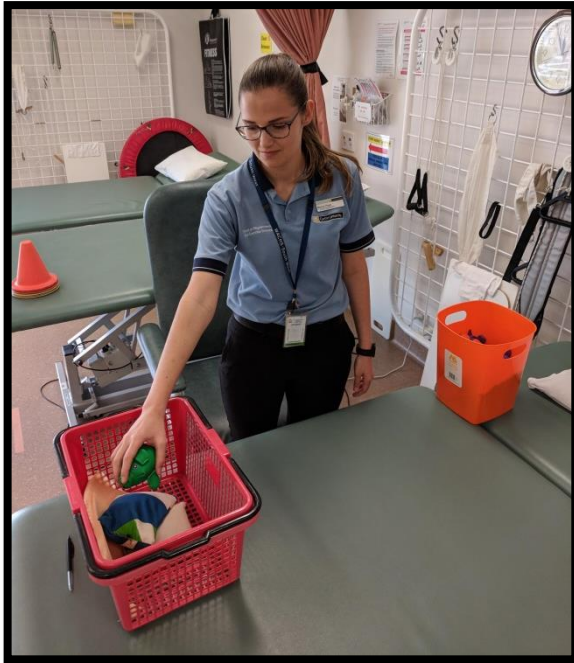

Move the objects from the bucket into the basket reaching across your body.

Position: stand at the coloured line that you have been allocated to.

Equipment required:

- Basket
- Bucket
- Bean bags
- High Plinth
- Chair

Move the objects from the bucket into the basket passing it from one hand to the other.

Position: stand at the coloured line that you have been allocated to.

Equipment required:

- Basket
- Bucket
- Bean bags
- High Plinth
- Chair

Move the objects from the bucket into the basket
in a sitting position.

Position: Sitting

Equipment required:

- Basket
- Bucket
- Bean bags
- High Plinth
- Chair