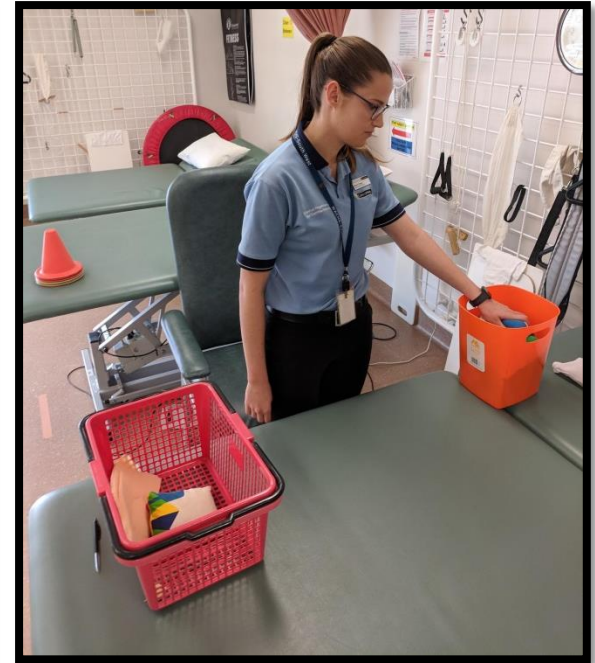

Move the objects from the bucket into the basket reaching across your body.

Position: stand at the coloured line that you have been allocated to.

Equipment required:

- Basket
- Bucket
- Bean bags
- High Plinth
- Chair

Move the objects from the bucket into the basket passing it from one hand to the other.

Position: stand at the coloured line that you have been allocated to.

Equipment required:

- Basket
- Bucket
- Bean bags
- High Plinth
- Chair

Move the objects from the bucket into the basket
in a sitting position.

Position: Sitting

Equipment required:

- Basket
- Bucket
- Bean bags
- High Plinth
- Chair