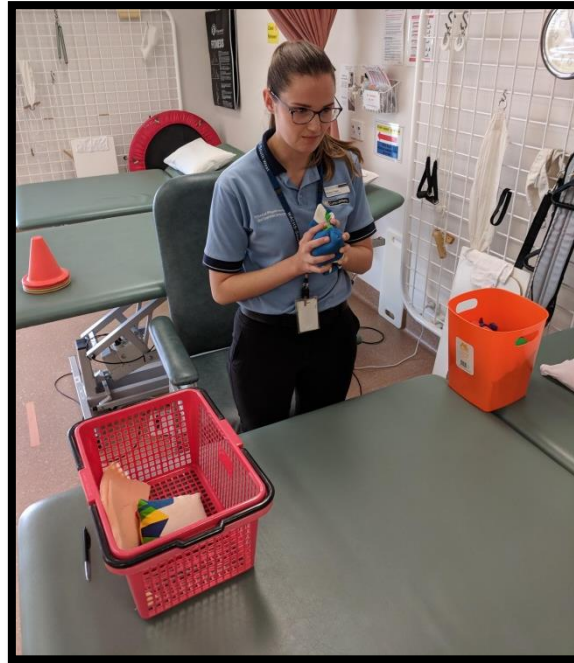

Move the objects from the bucket into the basket reaching across your body.

Position: stand at the coloured line that you have been allocated to.

Equipment required:

- Basket
- Bucket
- Bean bags
- High Plinth
- Chair

Move the objects from the bucket into the basket passing it from one hand to the other.

Position: stand at the coloured line that you have been allocated to.

Equipment required:

- Basket
- Bucket
- Bean bags
- High Plinth
- Chair

Move the objects from the bucket into the basket
in a sitting position.

Position: Sitting

Equipment required:

- Basket
- Bucket
- Bean bags
- High Plinth
- Chair